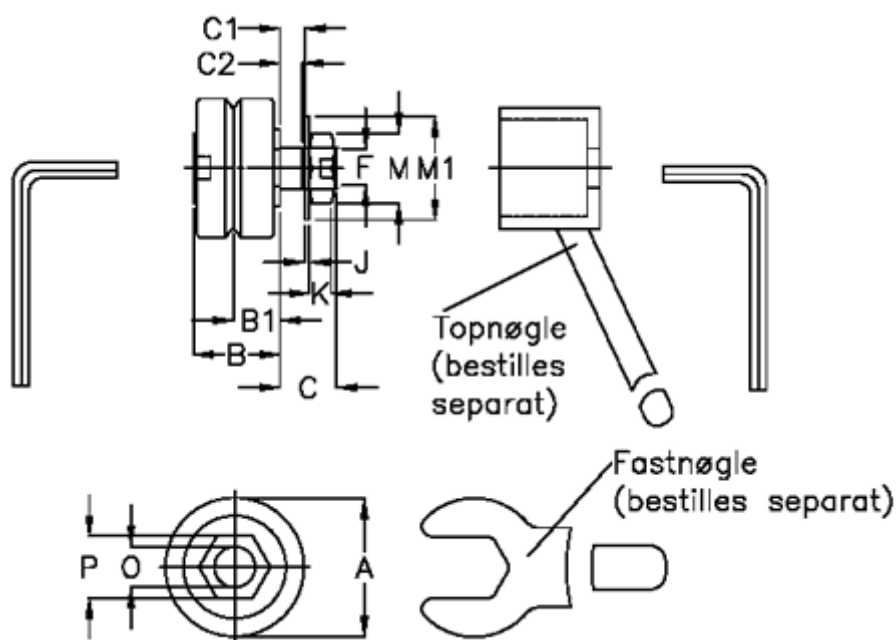

Article number: 057153101301

Description: HEPCO GV3 bearing SJ 13 C
Standard With Short Stud

Measures

a = 12.7

B = 10.1

B1 = 5.47

C = 5.8

C1 = 3.0

C2 = 2.2

F = M4 x 0,5

J = 0.80

K = 2.2

M = 7

M1 = 9

O = 4

P = 7

Weight kg/1000 = 0.008